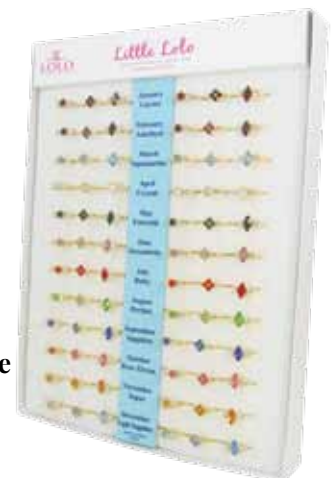

#E-1485

#E-1486

#E-1487

#E-1488

#E-1489

#E-1490

#E-1491

#E-1492

#E-1493

Swarovski Crystal Earring Assortment

Eclectic Company
36pc Display, Hypo-Allergenic
Swarovski Crystal, Assorted Styles
#12-1606 Min. 1 Display
\$4.75 pair / \$171.00 display

Swarovski Crystal Children's Ring Assortment

Little Lolo Birthstone Assortment
72pc Assorted Adjustable Rings
#12-1604 Min. 1 Display
\$3.00 ea. / \$216.00/display

**Children's Little
Adjustable
Rings**

Breast Cancer Awareness

Fight Like A Girl
18" Boxing Glove Necklace w/ extender
#45-1300 Min. 2
\$5.50 ea.